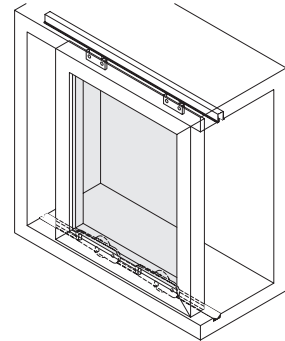

FITTINGS FOR LIGHT DOORS

1	JUNIOR-1	463
----------	----------------	-----

1 JUNIOR-1

Upper/lower plastic single track.

			
White	RAL 9003	721.006.005	25
Brown	RAL 8016	721.006.016	
Black	RAL 9005	721.006.020	
Oak	RAL 1002	721.006.193	

In 2m strips.

Upper guide.

			
Brown	RAL 8016	721.707.011	200

Lower guide.

			
Brown	RAL 8016	721.807.015	200

Edge stop.

			
White	RAL 9003	741.606.003	200
Brown	RAL 8016	741.606.014	
Black	RAL 9005	741.606.025	
Oak	RAL 1002	741.606.191	

■ Technical data

Light system, easy to assemble. 2mm height adjustment. 12 Kp. load capacity.