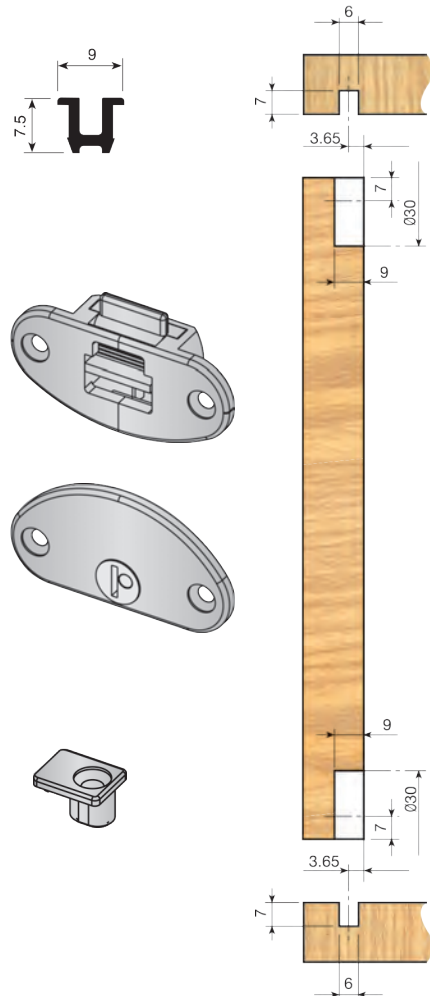

FITTINGS FOR LIGHT DOORS

1	JUNIOR-1	463
----------	----------------	-----

1 JUNIOR-1

Upper/lower plastic single track.

			
White	RAL 9003	721.006.005	25
Brown	RAL 8016	721.006.016	
Black	RAL 9005	721.006.020	
Oak	RAL 1002	721.006.193	

In 2m strips.

Upper guide.

			
Brown	RAL 8016	721.707.011	200

Lower guide.

			
Brown	RAL 8016	721.807.015	200

Edge stop.

			
White	RAL 9003	741.606.003	200
Brown	RAL 8016	741.606.014	
Black	RAL 9005	741.606.025	
Oak	RAL 1002	741.606.191	

■ Technical data

Light system, easy to assemble. 2mm height adjustment. 12 Kp. load capacity.