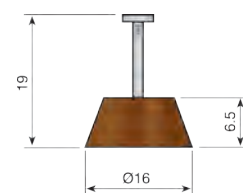

ACCESSORIES

1 ACCESSORIES

These accessories can be used for all models.

Dust strip.

	Roll	Grey	
7x9	175m	753.009.106	1
7x11	350m	753.011.103	
7x16	200m	753.016.106	

Dual-sided adhesive tape.

	Roll		
9x0,13	50m	750.013.106	1

Stop with nail.

			
Brown		420.100.015	5.000

Knock-in nut without head.

			
Natural		949.500.101	10.000