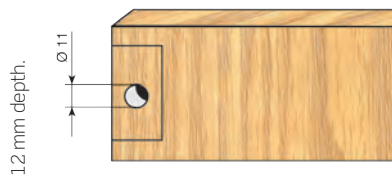

### 3 BED SIDE RAILS SUPPORT

Steel bed support.  
Can be used for both the right and left side.

#### 80mm. Bed side rail support.

Zinc-coated	430.800.031	 50
-------------	-------------	--------------------------------------------------------------------------------------

Every set has 4 male couplers with corresponding screw and 4 female couplers.

#### 100mm. bed side rail support.

Zinc-coated	432.000.030	 50
-------------	-------------	----------------------------------------------------------------------------------------

Every set has 4 right-hand parts and 4 left-hand parts.