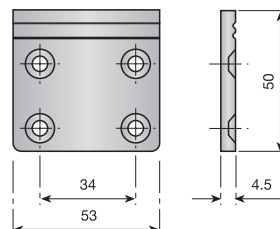

Adjustable cabinet hanger.

	Left	Right	
Zinc-plated	655.700.032	655.600.035	500

Twin coupler with side stops.

			
Zinc-plated	619.800.031	250	

Cabinet hanger support.

			
Zinc-plated	620.600.035	500	

2 INTERLOCKING HANGER