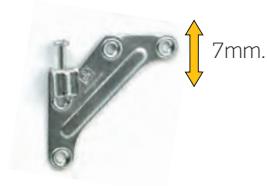

MISCELLANEOUS HANGERS

1	ADJUSTABLE HANGER		246
---	-------------------------	---	-----

2	INTERLOCKING HANGER		247
---	---------------------------	---	-----

1 ADJUSTABLE HANGER

Adjustable hanger.

			
Zinc-plated	655.500.031	500	

Adjustable cabinet hanger.

	Left	Right	
Zinc-plated	655.700.032	655.600.035	500

Twin coupler with side stops.

			
Zinc-plated	619.800.031	250	

Cabinet hanger support.

			
Zinc-plated	620.600.035	500	

2 INTERLOCKING HANGER

This hanger is very handy for bathroom accessories and other elements where hanging is necessary, and is 100% concealed.

Hanging support.

Zinc-plated	621.700.030	2.000
-------------	-------------	-------