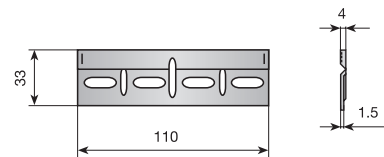

MISCELLANEOUS HANGERS

1	ADJUSTABLE HANGER		246
---	-------------------------	---	-----

2	INTERLOCKING HANGER		247
---	---------------------------	---	-----

1 ADJUSTABLE HANGER

Adjustable hanger.

			
Zinc-plated	655.500.031	500	

Adjustable cabinet hanger.

	Left	Right	
Zinc-plated	655.700.032	655.600.035	500

Twin coupler with side stops.

			
Zinc-plated	619.800.031	250	

Cabinet hanger support.

			
Zinc-plated	620.600.035	500	

2 INTERLOCKING HANGER