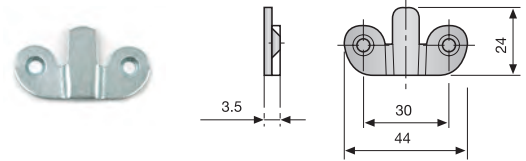

MISCELLANEOUS HANGERS

1	ADJUSTABLE HANGER		246
---	-------------------------	---	-----

2	INTERLOCKING HANGER		247
---	---------------------------	---	-----

1 ADJUSTABLE HANGER

Adjustable hanger.

			
Zinc-plated	655.500.031	500	

Adjustable cabinet hanger.

	Left	Right	
Zinc-plated	655.700.032	655.600.035	500

Twin coupler with side stops.

			
Zinc-plated	619.800.031	250	

Cabinet hanger support.

			
Zinc-plated	620.600.035	500	

2 INTERLOCKING HANGER

This hanger is very handy for bathroom accessories and other elements where hanging is necessary, and is 100% concealed.

Hanging support.

Zinc-plated	621.700.030	2.000
-------------	-------------	-------