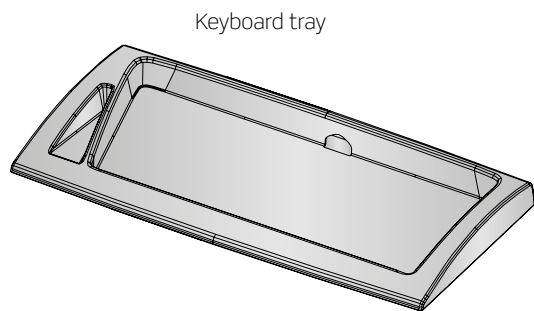

KEYBOARD TRAY

Drawer

1 KEYBOARD TRAY

Product codes for individual packaging.

	Grey RAL 7035	
Without mouse tray	735.100.310	1
With mouse tray	735.200.314	

Minimum order: 10 trays. With these codes the following items are delivered: Keyboard tray, runners with brackets, keyboard tray slides, screws, and drilling pattern with instructions. When the mouse tray version is ordered, both the mouse tray and the slides are supplied.

Product codes for pallets with 180 trays.

	Grey RAL 7035	
Without mouse tray	735.518.081	1
With mouse tray	735.618.085	

With these codes the following items are delivered: 180 keyboard trays, 180 Runners with brackets, 180 keyboard tray slides, 180 bags of screws, and 12 drilling patterns with instructions. When the mouse tray version is ordered, both the mouse tray and the slides are supplied.

Technical data

Runners for fixing to the table

Runners for fixing to the tray

Runners for mouse tray

Mouse tray

Dimensions and drilling details

2 RUNNER WITH SUPPORT AND EXTENSION STOPS

Runner with support and extension stops.