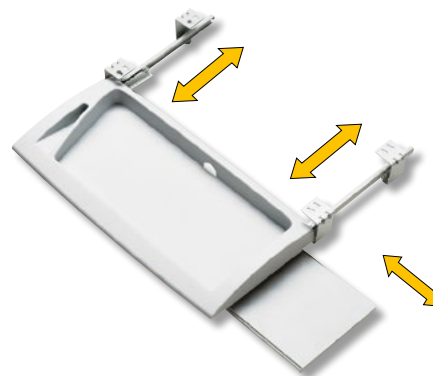

KEYBOARD TRAY

Drawer

1 KEYBOARD TRAY

Product codes for individual packaging.

	Grey RAL 7035	
Without mouse tray	735.100.310	1
With mouse tray	735.200.314	

Minimum order: 10 trays. With these codes the following items are delivered: Keyboard tray, runners with brackets, keyboard tray slides, screws, and drilling pattern with instructions. When the mouse tray version is ordered, both the mouse tray and the slides are supplied.

Product codes for pallets with 180 trays.

	Grey RAL 7035	
Without mouse tray	735.518.081	1
With mouse tray	735.618.085	

With these codes the following items are delivered: 180 keyboard trays, 180 Runners with brackets, 180 keyboard tray slides, 180 bags of screws, and 12 drilling patterns with instructions. When the mouse tray version is ordered, both the mouse tray and the slides are supplied.

Technical data

Runners for fixing to the table

Runners for fixing to the tray

Runners for mouse tray

Mouse tray

Dimensions and drilling details

2 RUNNER WITH SUPPORT AND EXTENSION STOPS

Runner with support and extension stops.