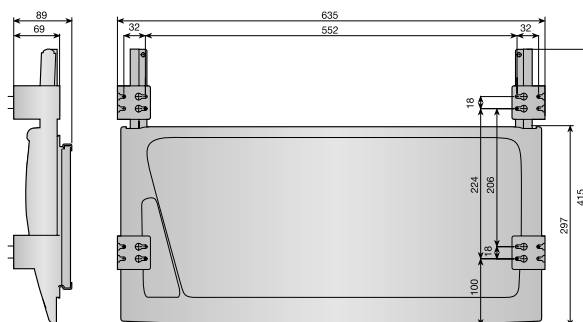

Product codes for pallets with 180 trays.

	Grey RAL 7035	
Without mouse tray	735.518.081	1
With mouse tray	735.618.085	

With these codes the following items are delivered: 180 keyboard trays, 180 Runners with brackets, 180 keyboard tray slides, 180 bags of screws, and 12 drilling patterns with instructions. When the mouse tray version is ordered, both the mouse tray and the slides are supplied.

Technical data

Runners for fixing to the table

Runners for fixing to the tray

Runners for mouse tray

Mouse tray

Dimensions and drilling details

2 RUNNER WITH SUPPORT AND EXTENSION STOPS

Runner with support and extension stops.

		Gris Ral 7035	
Black	RAL 9005	756.035.825	10

This reference is packaged with the 4 profiles together, with 10 sets in each box.
Runner length 350mm.